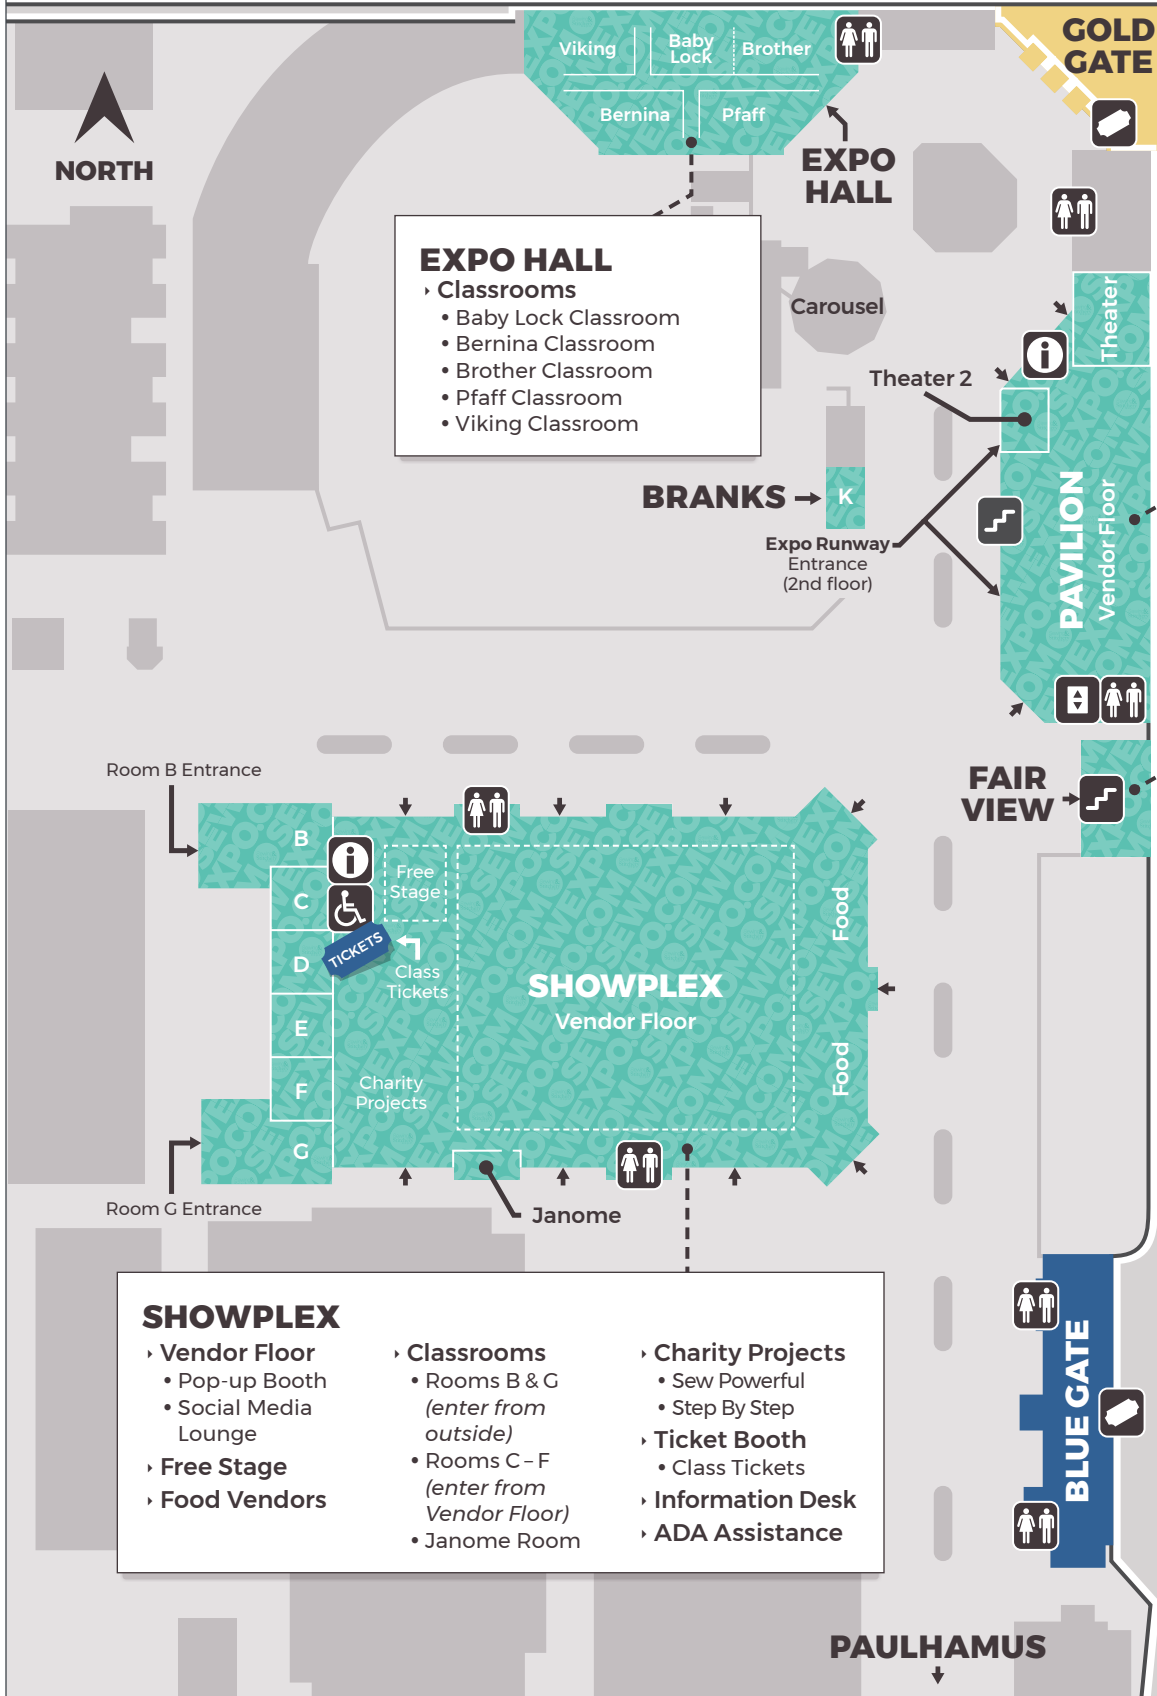

9TH AVENUE SE

- GOLD GATE**
- Admission Ticket Booths
 - Will-Call Ticket Pickup
- PAVILION**
- 1ST FLOOR**
- Vendor Floor
 - Door Prize Booth
 - Information Desk
 - Show Management
 - Lost & Found
- 2ND FLOOR**
- Expo Runway
 - Evening Events
 - Classrooms
 - Theater
 - Theater 2
- FAIRVIEW CLUB**
- 1ST FLOOR**
- FV1 Room (Hands-on)
 - Coat/Package Check
- 2ND FLOOR**
- FV2 Room (Hands-on)

10TH AVENUE SE

MERIDIAN

- BLUE GATE**
- Admission Ticket Booths

PAULHAMUS