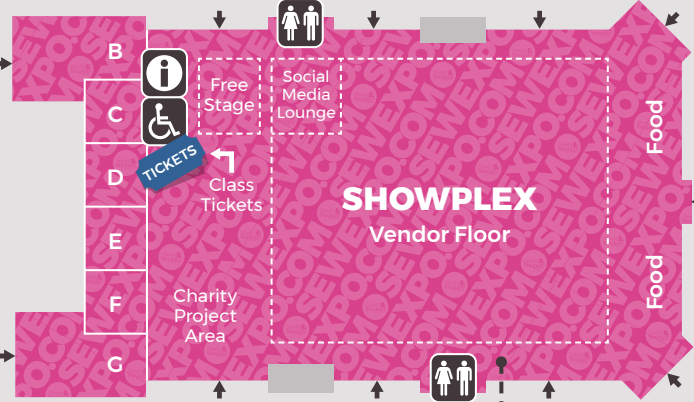

9TH AVENUE SE

EXPO HALL

- Classrooms
 - Baby Lock Classroom
 - BERNINA Classroom
 - Brother Classroom
 - Pfaff Classroom
 - Viking Classroom

EXPO HALL

BERNINA Serger (upstairs)

Theater 2 (upstairs)

Expo Runway Entrance (2nd floor)

GOLD GATE

PAVILION
Vendor Floor

FAIR VIEW

Janome (upstairs)

- GOLD GATE**
- Admission Ticket Booths
 - Will-Call Ticket Pickup
- PAVILION 1ST FLOOR**
- Vendor Floor
 - Door Prize Booth
 - Information Desk
 - Show Management
 - Lost & Found
- 2ND FLOOR**
- Expo Runway
 - Evening Events
 - Classrooms
 - BERNINA Serger
 - Theater 2 (hands-on)
- FAIRVIEW CLUB 1ST FLOOR**
- Coat/Package Check
- 2ND FLOOR**
- Janome Classroom

Room B Entrance

Room G Entrance

SHOWPLEX
Vendor Floor

SHOWPLEX

- Vendor Floor
 - Social Media Lounge
- Free Stage
- Food Vendors
- Classrooms
 - Rooms B & G (enter from outside)
 - Rooms C-F (enter from Vendor Floor)
- Charity Projects
 - Project Linus
- Ticket Booth
 - Class Tickets
- Information Desk
- ADA Assistance

10TH AVENUE SE

MERIDIAN

BLUE GATE

- BLUE GATE**
- Admission Ticket Booths

PAULHAMUS