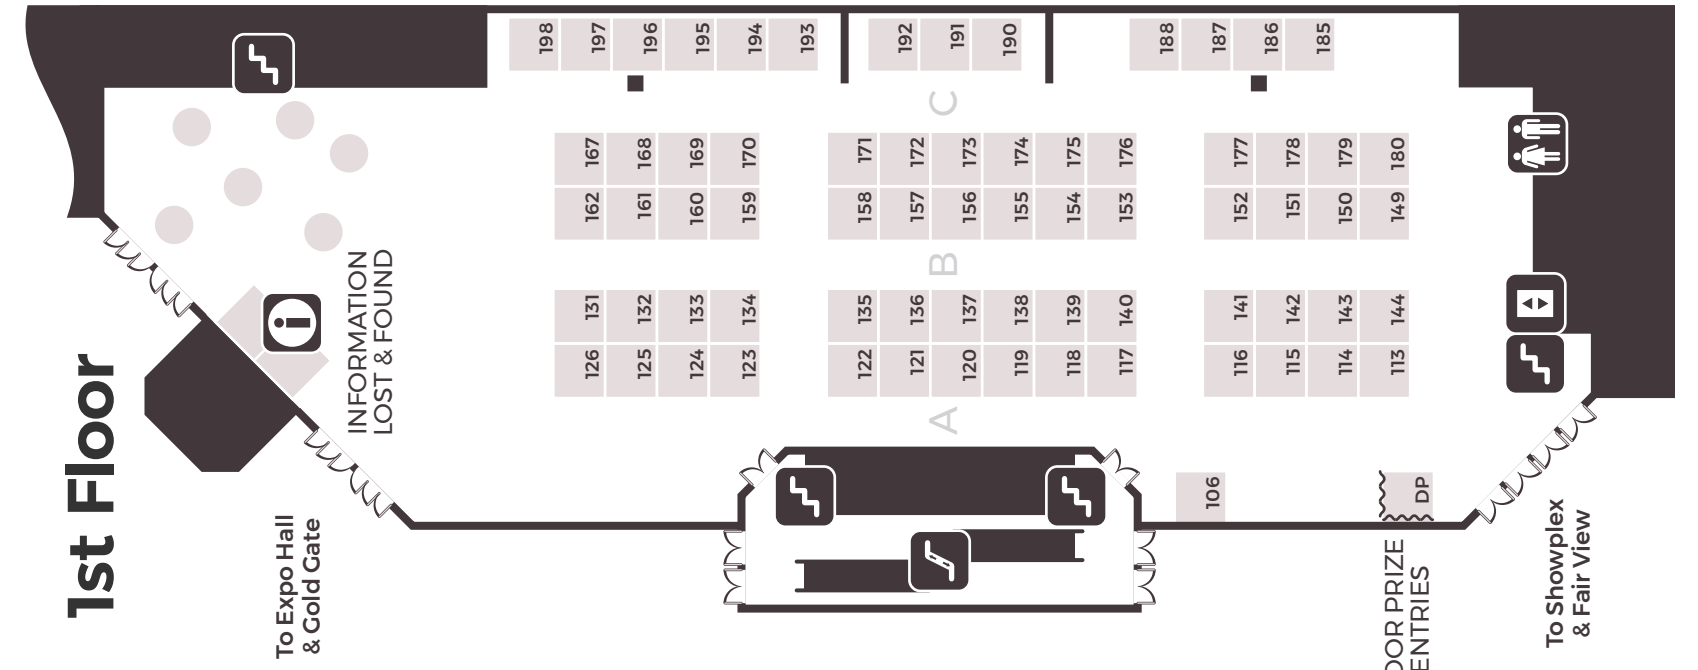

Expo vendors

COMPANY	BOOTH
A+ Quilt & Sew Co	816, 818
All Things Sew LLC	132, 133, 134
Amanda's Bundles	608, 610, 709, 711
American Sewing Guild	504
Beauty & Geek Fabrics	828, 830
Bella Rose Quilts	529, 531, 533
Bernina of Renton	153-158, 171-176, 193-198, 1300-1303
Billie's Designer Fabrics	187, 188
BlackCat Vintage Sewing	700, 702, 801, 803
Bo Dee-Oh!, LLC	808, 810
BOERSMA'S SEWING CENTER INC	209, 211, 213
Bo-Nash (NorthAmerica) Inc	329, 331
Calico Country Lynden, Wa	190, 191, 192
Carriage Country Quilts	528-534
Cheehoo Life	319
Classy American Design Walls	239, 237
Clover	836, 838
Cochonille Design Studio	431
Colonial Needle Company	419

Showplex map / booths 200-1311

Pavilion first-floor map / booths 100-198

COMPANY	BOOTH
Makers' Mercantile	514
Martelli Enterprises	815, 817, 819
Material Girlfriends	820, 822, 824
MCreativeJ	402
More Me Know	416-424
Mymassagepillow.com	404, 406
Noble Notions	508
Norma's Quilt Studio	414, 515
NotJustQuiltZ LLC	114, 115, 116
Old B Doll Clothing Co	228
Oliso	736-738
Paradiso Designs	210
PatternMaker Software	234
Pop Up Booth	125, 805
PreCuts Quilt Shop & Craft	507, 509
Professional Sewing Supplies	106
Purse Making Supply	423, 425

Stitches In Time Antiques	500, 502
Strapworks Craft Supply	800-806
Sue's Sparklers, Stencils & Laser-cuts	1210, 1212, 1214
Superior Threads	200, 202, 204
Sweet Pea Machine Embroidery Designs	821, 823, 825
The Fabric Fix	833-839
The Quilt House, Inc	300-306
The Sojourn Collection	315, 317
THE WOOL HOUSE	177, 178
Tracey's Tables	142, 143
Troublemakers Bags	333, 335
Vogue Fabrics	704, 706, 708
Whims Watercolor Quilt Kits	537, 539
WonderFil Specialty Threads	728-734, 829, 831
Workman Farms	601-607
Your Best Friends Quilt Shop	201, 203
Zundt Design	415, 417