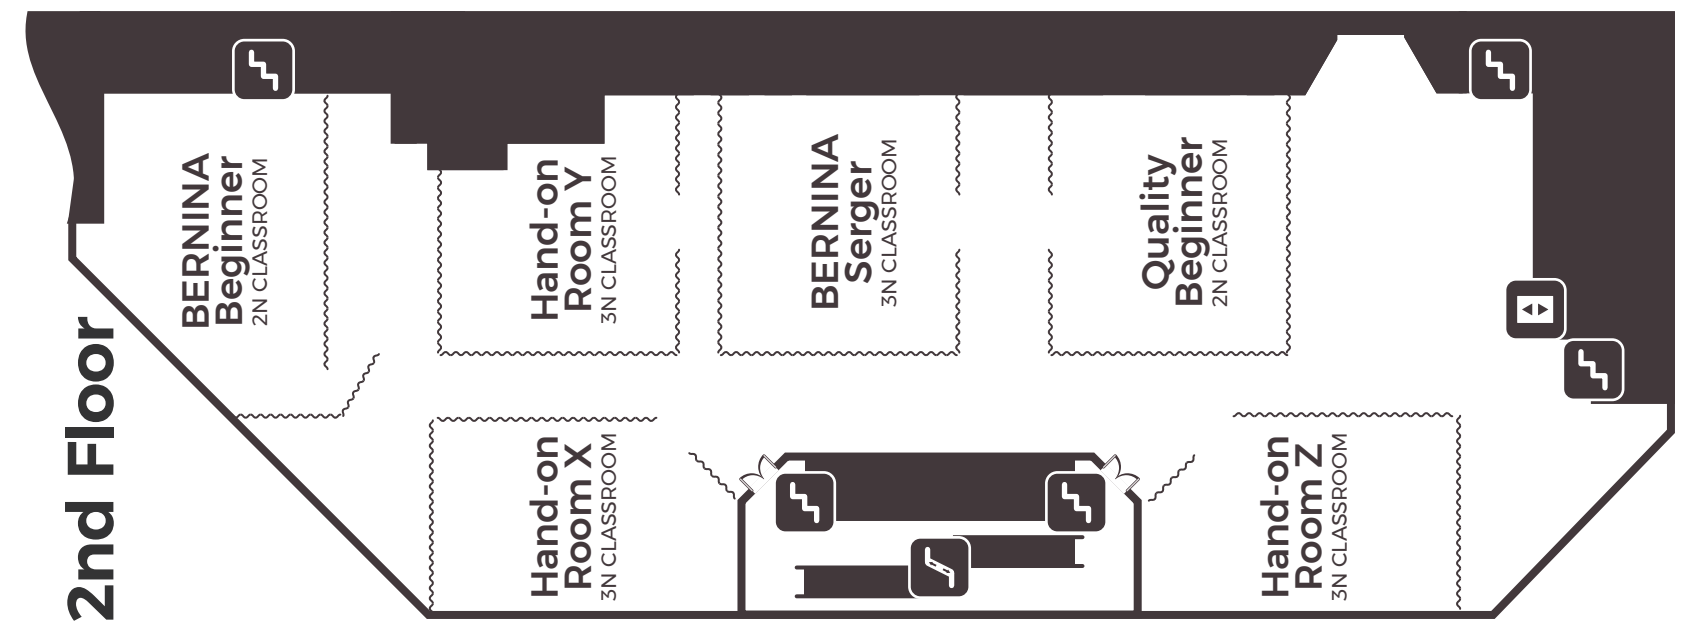

Pavilion first-floor map / booths 100-198

COMPANY	BOOTH
Makers' Mercantile	514
Martelli Enterprises	815, 817, 819
Material Girlfriends	820, 822, 824
MCreativeJ	402
More Me Know	416-424
Mymassagepillow.com	404, 406
Noble Notions	508
Norma's Quilt Studio	414, 515
NotJustQuiltZ LLC	114, 115, 116
Old B Doll Clothing Co	228
Oliso	736-738
Paradiso Designs	210
PatternMaker Software	234
Pop Up Booth	125, 805
PreCuts Quilt Shop & Craft	507, 509
Professional Sewing Supplies	106
Purse Making Supply	423, 425

Quality Sewing & Vacuum	614-624, 615-625, 628-638, 629-639, 714-724, 715-725, 729-739
Quilts In The Attic	229-235
Rainier Fabrics and Wall Covering	701, 703
Renaissance Flowers	164, 165
Ruby's 1 LLC	522, 524
Sassafras Lane Designs	214, 216, 218
Ser Wellness Services	510
Sew Chic Patterns	832, 834
SewLITE LED	310
Sew Powerful	506
Simply Classic, LLC	517-523
Sisters Quilt Shop	600-606
Splash Fabric	111, 146
Starlitquilts	516, 518, 520
Starr Design Fabrics	407, 409

Stitches In Time Antiques	500, 502
Strapworks Craft Supply	800-806
Sue's Sparklers, Stencils & Laser-cuts	1210, 1212, 1214
Superior Threads	200, 202, 204
Sweet Pea Machine Embroidery Designs	821, 823, 825
The Fabric Fix	833-839
The Quilt House, Inc	300-306
The Sojourn Collection	315, 317
THE WOOL HOUSE	177, 178
Tracey's Tables	142, 143
Troublemakers Bags	333, 335
Vogue Fabrics	704, 706, 708
Whims Watercolor Quilt Kits	537, 539
WonderFil Specialty Threads	728-734, 829, 831
Workman Farms	601-607
Your Best Friends Quilt Shop	201, 203
Zundt Design	415, 417