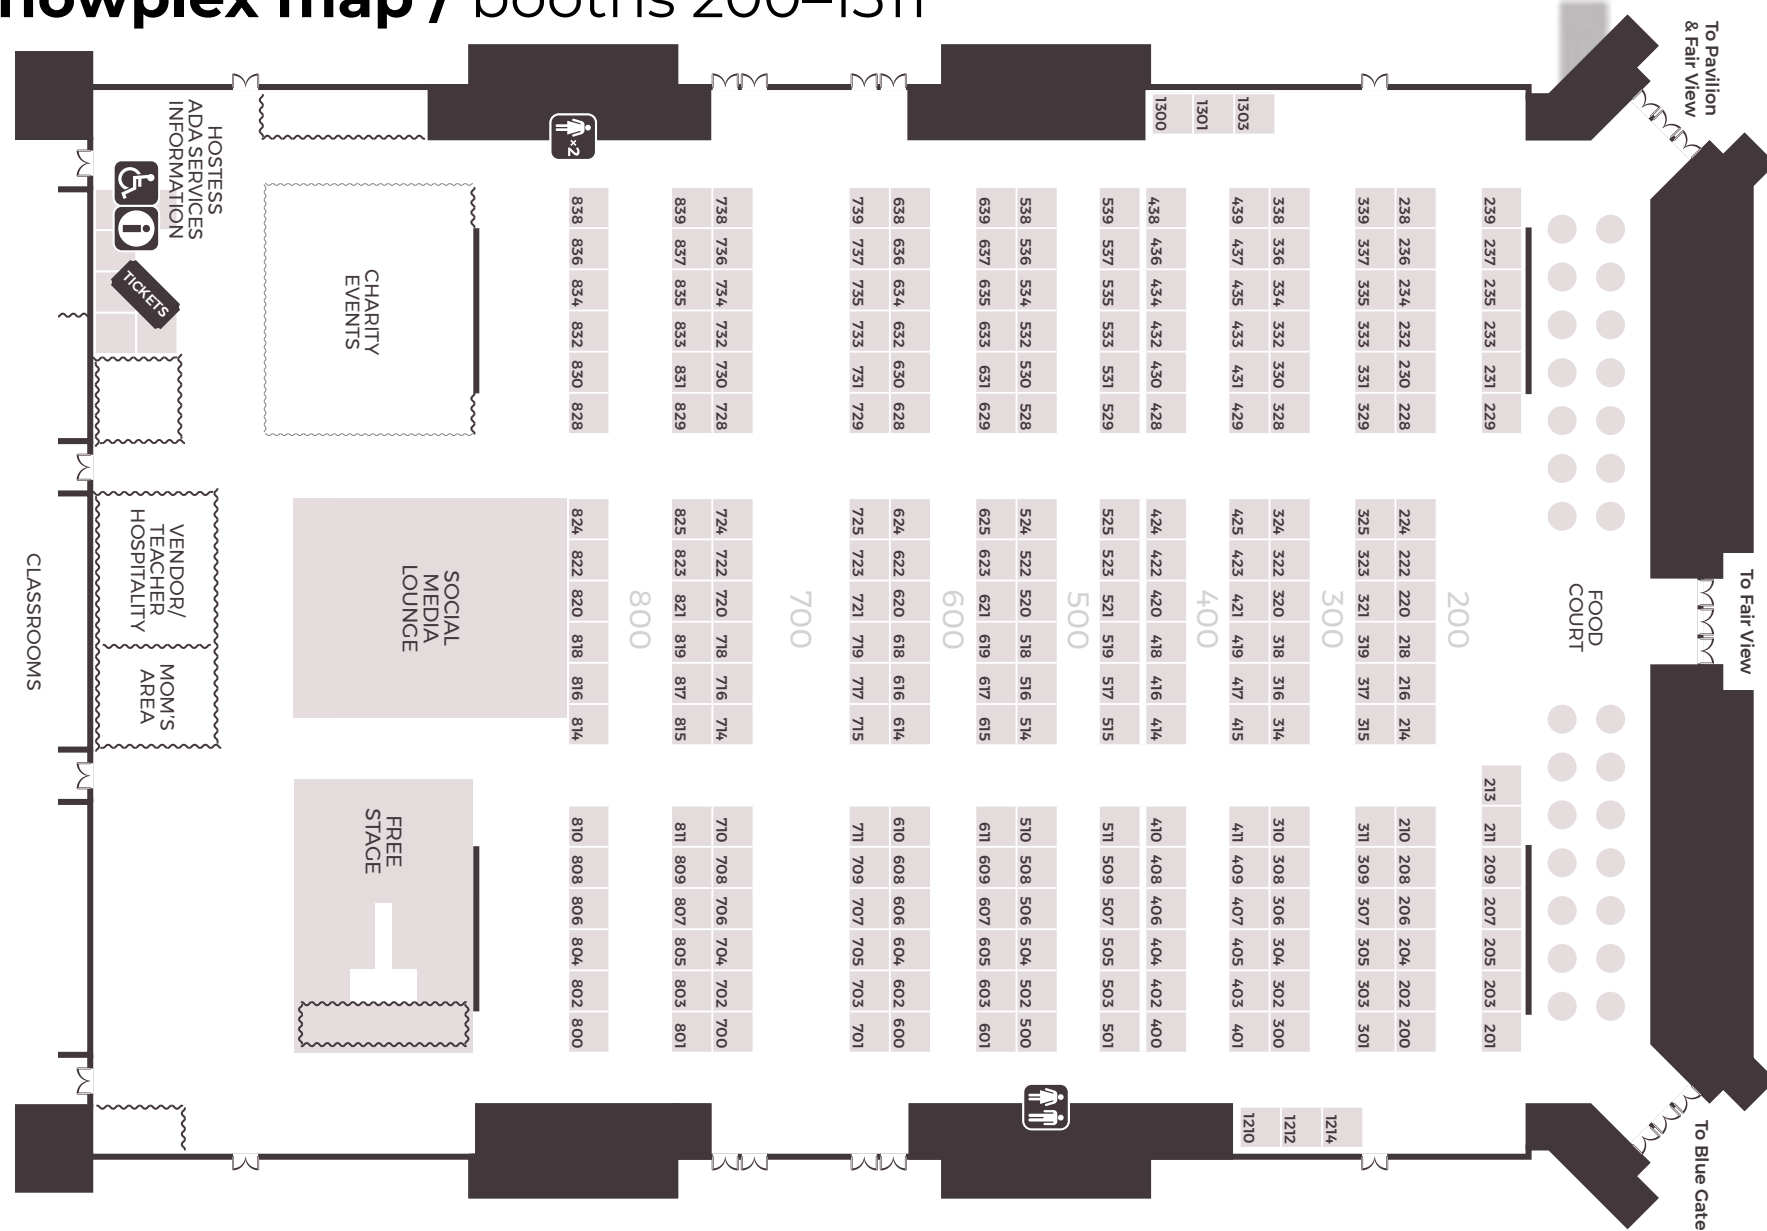

Expo vendors

COMPANY	BOOTH
A+ Quilt & Sew Co	816, 818
All Things Sew LLC	132, 133, 134
Amanda's Bundles	608, 610, 709, 711
American Sewing Guild	504
Beauty & Geek Fabrics	828, 830
Bella Rose Quilts	529, 531, 533
Bernina of Renton	153-158, 171-176, 193-198, 1300-1303
Billie's Designer Fabrics	187, 188
BlackCat Vintage Sewing	700, 702, 801, 803
Bo Dee-Oh!, LLC	808, 810
BOERSMA'S SEWING CENTER INC	209, 211, 213
Bo-Nash (NorthAmerica) Inc	329, 331
Calico Country Lynden, Wa	190, 191, 192
Carriage Country Quilts	528-534
Cheehoo Life	319
Classy American Design Walls	239, 237
Clover	836, 838
Cochonille Design Studio	431
Colonial Needle Company	419

Showplex map / booths 200-1311

Pavilion first-floor map / booths 100-198

COMPANY	BOOTH
Makers' Mercantile	514
Martelli Enterprises	815, 817, 819
Material Girlfriends	820, 822, 824
MCreativeJ	402
More Me Know	416-424
Mymassagepillow.com	404, 406
Noble Notions	508
Norma's Quilt Studio	414, 515
NotJustQuiltZ LLC	114, 115, 116
Old B Doll Clothing Co	228
Oliso	736-738
Paradiso Designs	210
PatternMaker Software	234
Pop Up Booth	125, 805
PreCuts Quilt Shop & Craft	507, 509
Professional Sewing Supplies	106
Purse Making Supply	423, 425

Stitches In Time Antiques	500, 502
Strapworks Craft Supply	800-806
Sue's Sparklers, Stencils & Laser-cuts	1210, 1212, 1214
Superior Threads	200, 202, 204
Sweet Pea Machine Embroidery Designs	821, 823, 825
The Fabric Fix	833-839
The Quilt House, Inc	300-306
The Sojourn Collection	315, 317
THE WOOL HOUSE	177, 178
Tracey's Tables	142, 143
Troublemakers Bags	333, 335
Vogue Fabrics	704, 706, 708
Whims Watercolor Quilt Kits	537, 539
WonderFil Specialty Threads	728-734, 829, 831
Workman Farms	601-607
Your Best Friends Quilt Shop	201, 203
Zundt Design	415, 417